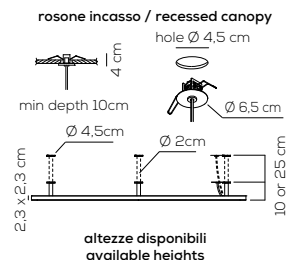

COLOURS

WALL AND CEILING LAMP VERSION

PL UL 1 120 h10 cm recessed
PL UL 2 120 h25 cm recessed

PL UL 1: kg 3,2 m³ 0,150
PL UL 2: kg 3,6 m³ 0,150

U-LIGHT / h10 cm or h25 cm recessed ceiling lamp / DRIVER NOT INCLUDED

Type	Article	Colours	Version	Source
PL	UL 1 120 LED (h10 cm)	AN anthracite grey	IN recessed canopy	LED 74W - diffused beam 3000K*, 2700K 24VDC other CCT options available upon request
	UL 2 120 LED (h25 cm)	RU rust brown		

CE IP20 CRI90 LED ~7736 lm* 104 lm/W* 24Vdc

foro - hole Ø 4,5 cm / profondità min - min depth 10 cm

Installazione come plafoniera (downlight o uplight) oppure applique (con illuminazione verso la superficie di installazione).
Application: both as ceiling (downlight or uplight mounting) or wall lamp (only wallward light).